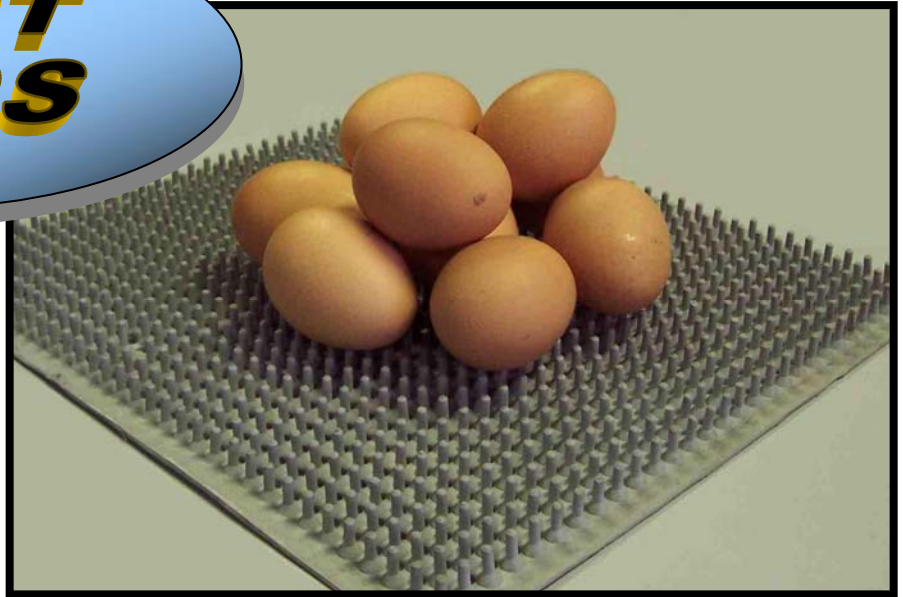

C-TECH RUBBER'S

NEST PADS

C-Tech's Nest Pads are made of rubber and are durable and pliable. They conform to the wire base of the cage.

C-Tech's Nest Pads are 350mm x 300mm x 15mm high and help prevent rot, fungus & mildew.

C-Tech's Nest Pads are soft & gentle to the hens.

Increase in egg production.

Easy to clean, allowing dirt to drop through to the floor.

C-Tech's Nest Pads allow better circulation of air in the nest.

Reduces the time taken in egg collection.